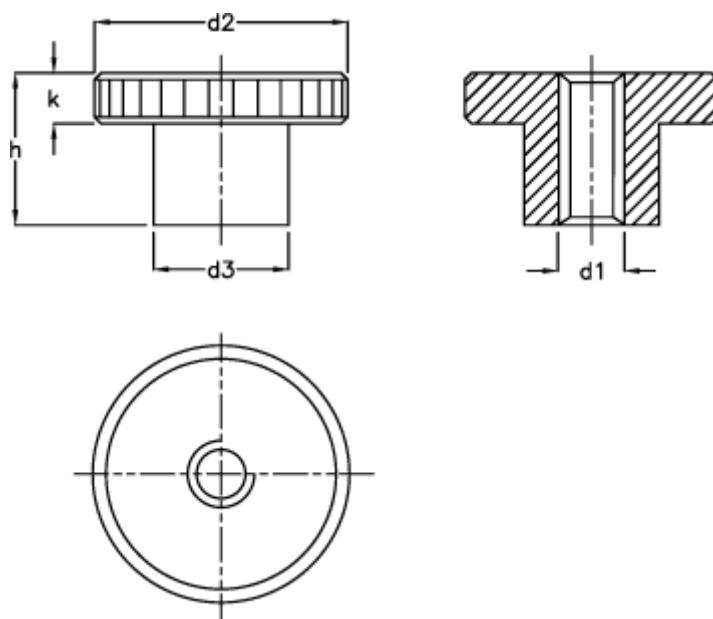

Article number: 207045081

Description: E+G Knurled nut DIN 466-M5
St. steel

Measures

$d_1 = M 5$
 $d_2 = 20$
 $d_3 = 10$
 $h = 11.5$
 $K = 4.0$